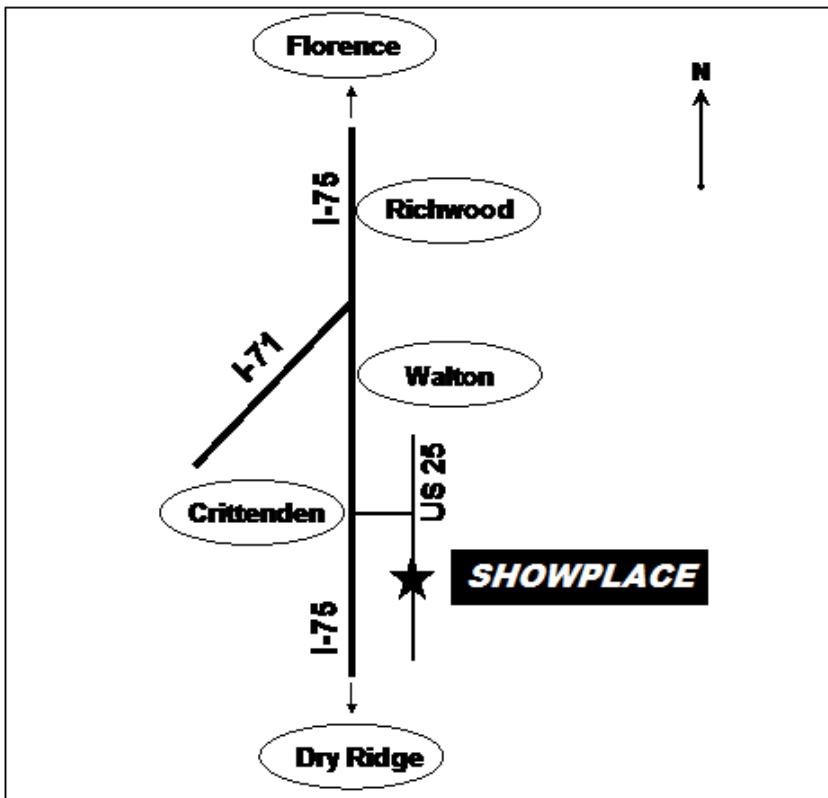

## CRITTENDEN

### Directions from I-75:

I-75 to Exit 166 Crittenden. Head East approx. ¼ mile to US 25. Turn right and travel approx. 2 miles. Showplace is on your right.

PH: 859.428.3736

## HEBRON

### Directions from I-275:

I-275 to Exit 8B. Head South on RT 237 approx. 1 mile. Turn right on RT 20 and travel approx. 1 mile. Showplace is on your right.

PH: 859.689.0200