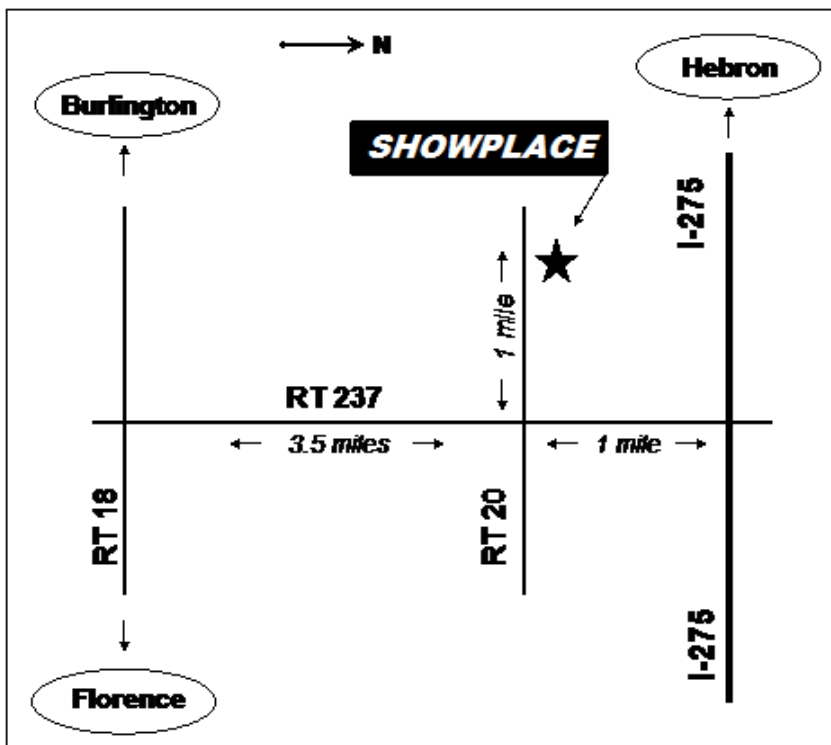

## CRITTENDEN

### Directions from I-75:

I-75 to Exit 166 Crittenden. Head East approx. ¼ mile to US 25. Turn right and travel approx. 2 miles. Showplace is on your right.

PH: 859.428.3736

### Directions from I-275:

I-275 to Exit 8B. Head South on RT 237 approx. 1 mile. Turn right on RT 20 and travel approx. 1 mile. Showplace is on your right.

PH: 859.689.0200